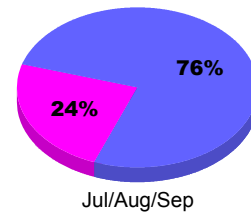

Membership Results
2012-2013

Membership
2011-2012

Month	Net Memb Goal	Actual New Memb	Actual Dropped Memb	Gain/Loss of Memb	Gain/Loss of Memb
Jul/Aug/Sep	0	32	-42	-10	1
Totals	0	32	-42	-10	1

Membership Results 2012-2013

Goal, New, Dropped, Gain/Loss

Comparison of Membership Gain/Loss

Current Year Compared to the Previous Year

Gender Comparison 2012-2013

Male Female