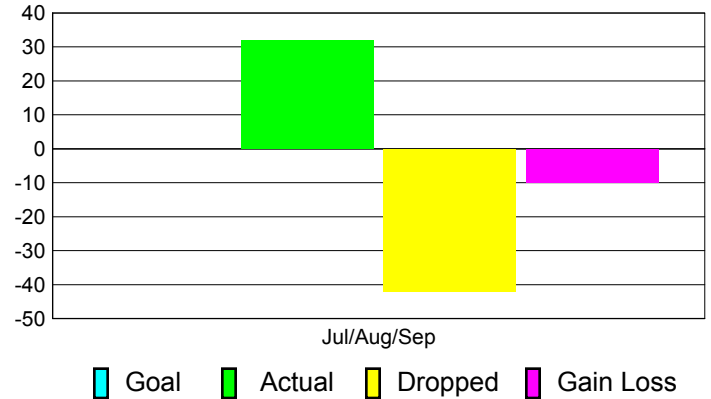

Membership Results 2012-2013

Goal, New, Dropped, Gain/Loss